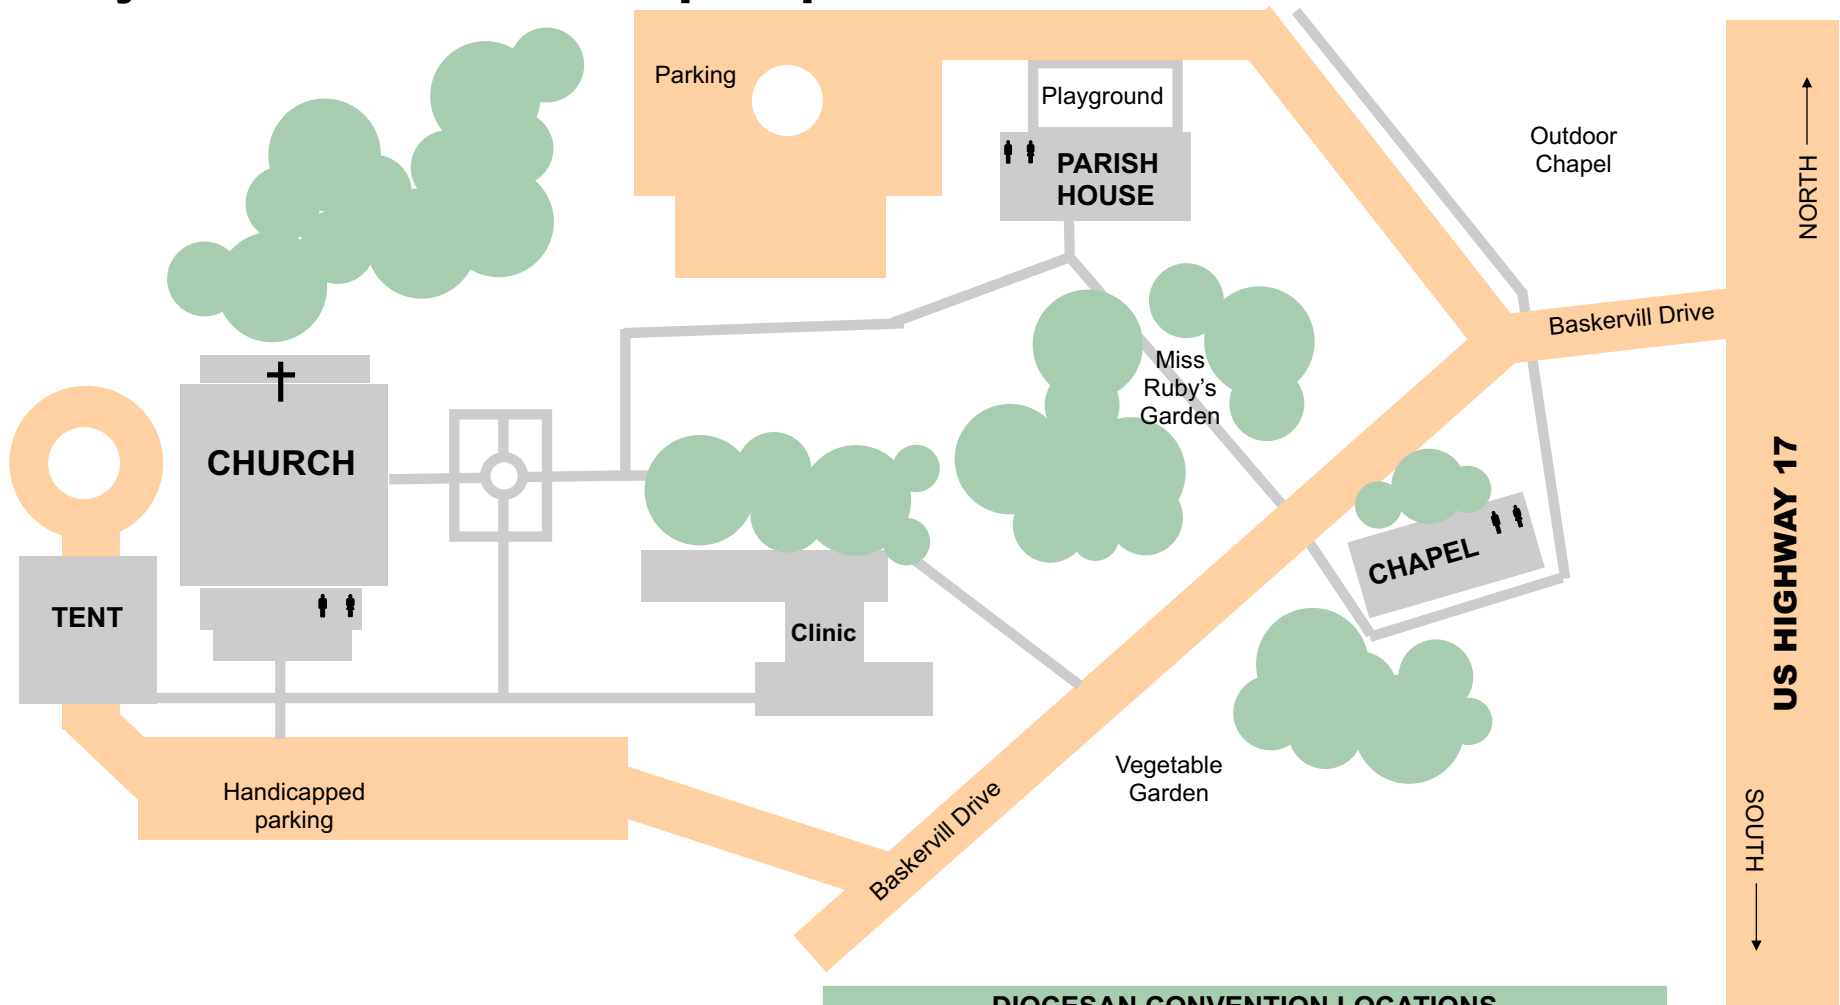

Holy Cross Faith Memorial Episcopal Church

Campus Map

DIOCESAN CONVENTION LOCATIONS

Registration/Check In: Tent
Friday workshops
A & D: Church
B & E: Parish House
C & F: Chapel

Worship services: Church
Business Sessions: Church
Committees: Parish House
Meals served: Tent
Restrooms: ♀ ♂